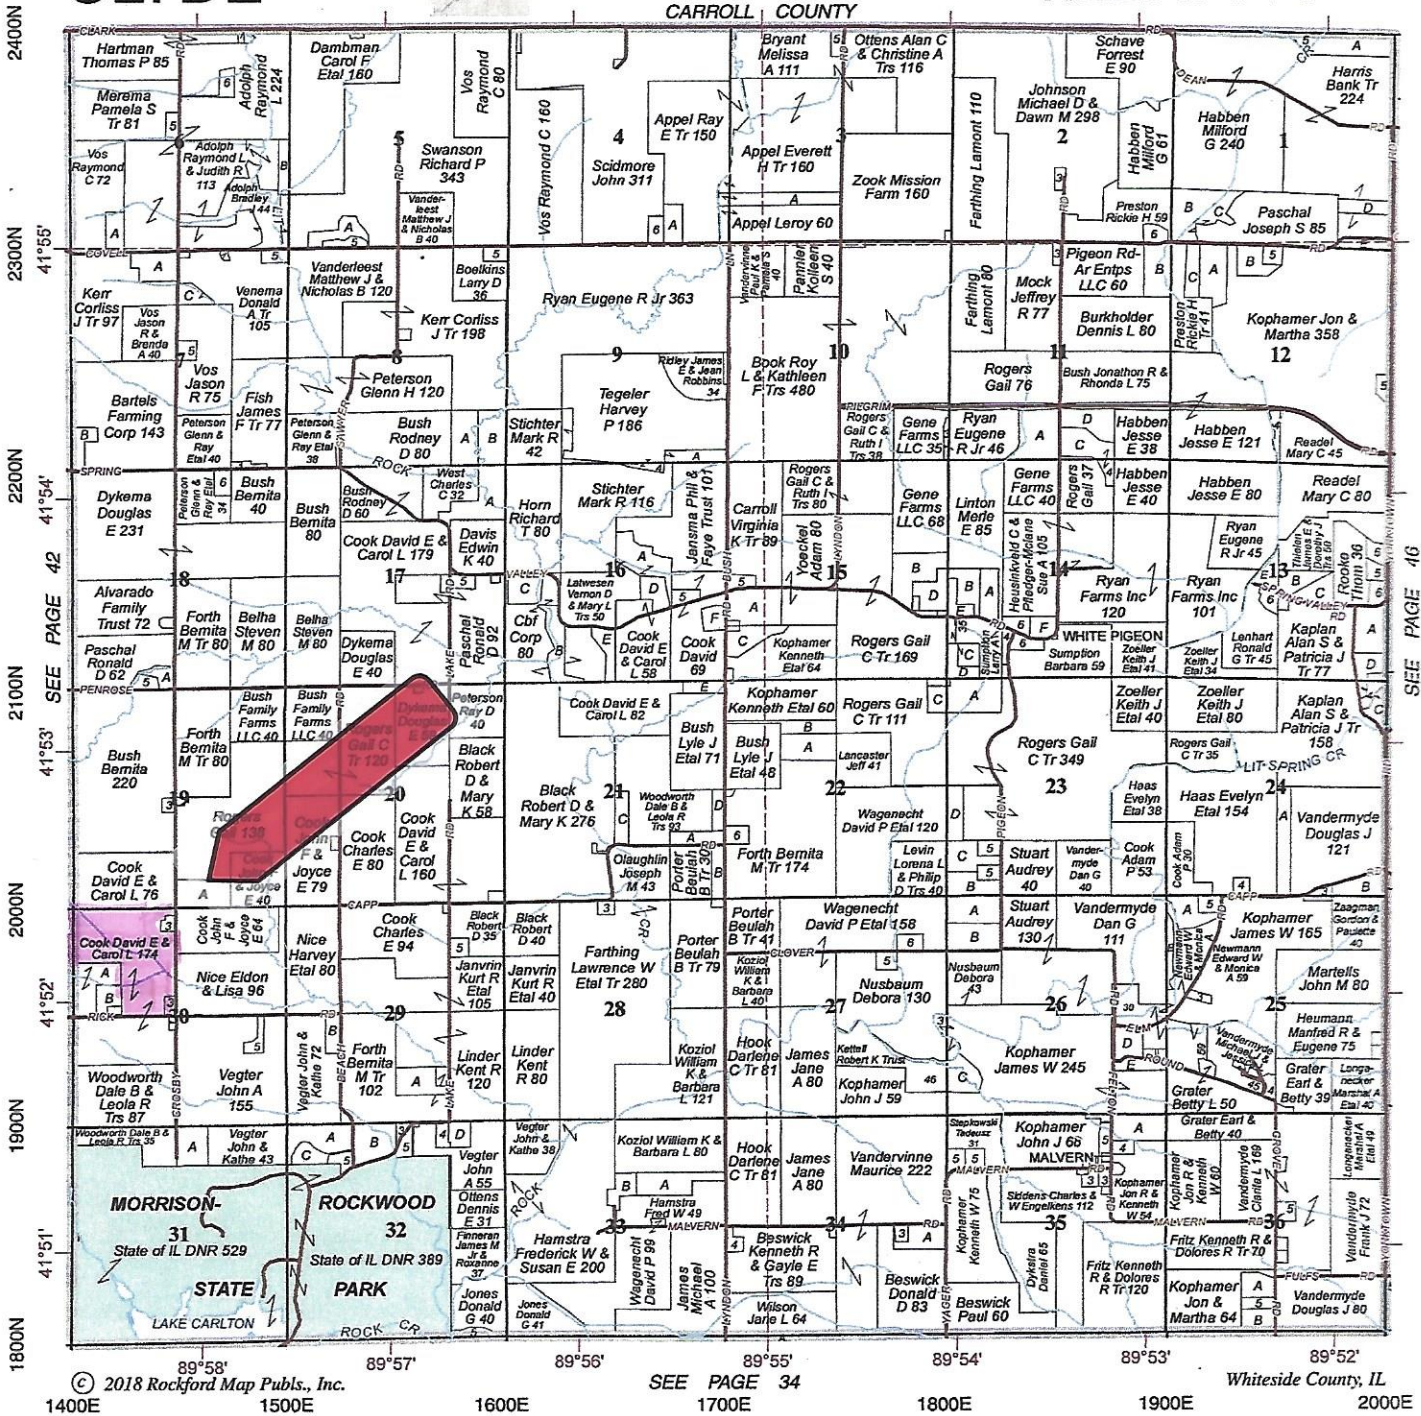

CLYDE

T.22N.-R.5E.

CARROLL COUNTY

© 2018 Rockford Map Pubs., Inc.

SEE PAGE 34

Whiteside County, IL