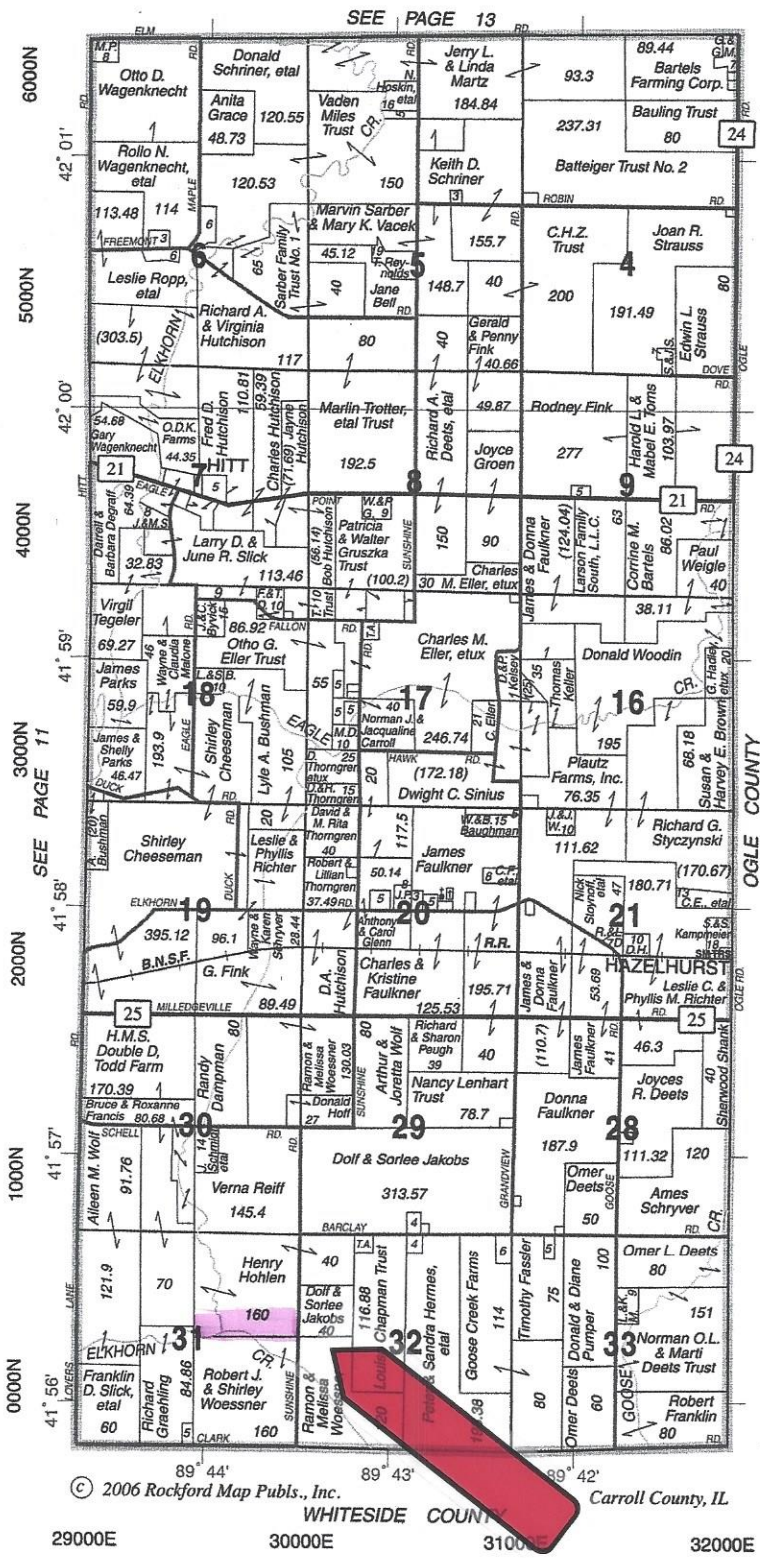

ELKHORN GROVE T.23N.-R.7E.

Quarry Products

Lyle Bushman
Sandy Bushman

3367 Eagle Road
P.O. Box 727
Milledgeville, IL 61051

Phone: (815) 225-5155

Lyle's Cell (815) 499-4621
Sandy's Cell (815) 499-4677

Scholl Insurance Agency, Inc.

Robin J. Duncan • Tamela S. Merdian

Insurance Since 1905

PLN Mutual Insurance Company

Insuring Town and Farm Property Since 1865

112 North Franklin Avenue • Polo, Illinois 61064 • (815) 946-2324